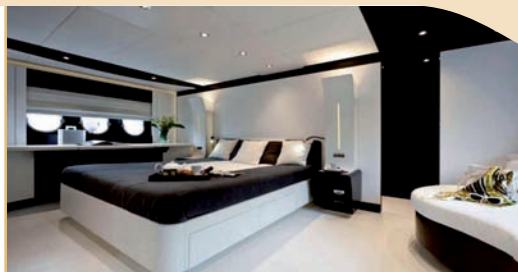

Studio Roberto Angel
Via Roma, 19 - 19032 Lerici (SP) - Italia
info@robertoangel.com - www.robertoangel.com